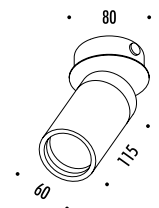

The sizes are expressed in millimeters.

DESIGN 2016  
LAMPADA DA PARETE E SOFFITTO - METALLO  
WALL AND CEILING LAMP - METAL

TRICK TRACK

CE IP20

CEILING ROSE

1A3430300.00.00	BIANCO OPACO / MATT WHITE - ON/OFF	100-240 V - 50/60 Hz - MAX 10 W LED - GU10 CAVO BIANCO 2 m - ORIENTABILE LAMPADINA NON INCLUSA ACCESSORI OPZIONALI LAMPADINA COLLEGABILI MAX 20 APPARECCHI WHITE CABLE 2 m - ADJUSTABLE BULB NOT INCLUDED OPTIONAL BULB ACCESSORIES MAXIMUM 20 CONNECTABLE LUMINAIRES
1A3430400.00.00	NERO OPACO / MATT BLACK - ON/OFF	100-240 V - 50/60 Hz - MAX 10 W LED - GU10 CAVO NERO 2 m - ORIENTABILE LAMPADINA NON INCLUSA ACCESSORI OPZIONALI LAMPADINA COLLEGABILI MAX 20 APPARECCHI BLACK CABLE 2 m - ADJUSTABLE BULB NOT INCLUDED OPTIONAL BULB ACCESSORIES MAXIMUM 20 CONNECTABLE LUMINAIRES

CODE	SOCKET	TENSION	WATTAGE	BEAM ANGLE (°)	TEMPERATURE (K)	SOURCE LUMENS	BULB EFFICIENCY	CrI (Ra)	DIMMABLE	PRODUCT REFERENCE
------	--------	---------	---------	----------------	-----------------	---------------	-----------------	----------	----------	-------------------