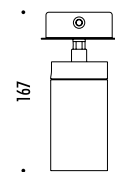

The sizes are expressed in millimeters.

DESIGN 2016  
LAMPADA DA PARETE E SOFFITTO - METALLO  
WALL AND CEILING LAMP - METAL

TRICK TRACK

CE IP20

CEILING ROSE

1A3430300.00.00	BIANCO OPACO / MATT WHITE - ON/OFF	100-240 V - 50/60 Hz - MAX 10 W LED - GU10 CAVO BIANCO 2 m - ORIENTABILE LAMPADINA NON INCLUSA ACCESSORI OPZIONALI LAMPADINA COLLEGABILI MAX 20 APPARECCHI WHITE CABLE 2 m - ADJUSTABLE BULB NOT INCLUDED OPTIONAL BULB ACCESSORIES MAXIMUM 20 CONNECTABLE LUMINAIRES
1A3430400.00.00	NERO OPACO / MATT BLACK - ON/OFF	100-240 V - 50/60 Hz - MAX 10 W LED - GU10 CAVO NERO 2 m - ORIENTABILE LAMPADINA NON INCLUSA ACCESSORI OPZIONALI LAMPADINA COLLEGABILI MAX 20 APPARECCHI BLACK CABLE 2 m - ADJUSTABLE BULB NOT INCLUDED OPTIONAL BULB ACCESSORIES MAXIMUM 20 CONNECTABLE LUMINAIRES

CODE	SOCKET	TENSION	WATTAGE	BEAM ANGLE (°)	TEMPERATURE (K)	SOURCE LUMENS	BULB EFFICIENCY	CrI (Ra)	DIMMABLE	PRODUCT REFERENCE
------	--------	---------	---------	----------------	-----------------	---------------	-----------------	----------	----------	-------------------