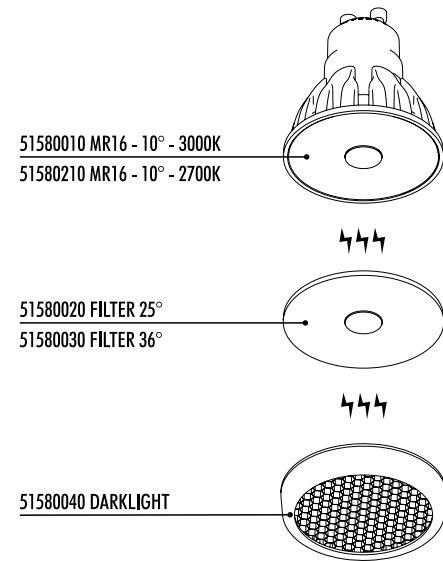

The sizes are expressed in millimeters.

DESIGN 2016  
LAMPADA DA PARETE E SOFFITTO - METALLO  
WALL AND CEILING LAMP - METAL

TRICK TRACK

CE IP20

CEILING ROSE

1A3430300.00.00	BIANCO OPACO / MATT WHITE - ON/OFF	100-240 V - 50/60 Hz - MAX 10 W LED - GU10 CAVO BIANCO 2 m - ORIENTABILE LAMPADINA NON INCLUSA ACCESSORI OPZIONALI LAMPADINA COLLEGABILI MAX 20 APPARECCHI WHITE CABLE 2 m - ADJUSTABLE BULB NOT INCLUDED OPTIONAL BULB ACCESSORIES MAXIMUM 20 CONNECTABLE LUMINAIRES
1A3430400.00.00	NERO OPACO / MATT BLACK - ON/OFF	100-240 V - 50/60 Hz - MAX 10 W LED - GU10 CAVO NERO 2 m - ORIENTABILE LAMPADINA NON INCLUSA ACCESSORI OPZIONALI LAMPADINA COLLEGABILI MAX 20 APPARECCHI BLACK CABLE 2 m - ADJUSTABLE BULB NOT INCLUDED OPTIONAL BULB ACCESSORIES MAXIMUM 20 CONNECTABLE LUMINAIRES

CODE	SOCKET	TENSION	WATTAGE	BEAM ANGLE (°)	TEMPERATURE (K)	SOURCE LUMENS	BULB EFFICIENCY	CrI (Ra)	DIMMABLE	PRODUCT REFERENCE
------	--------	---------	---------	----------------	-----------------	---------------	-----------------	----------	----------	-------------------