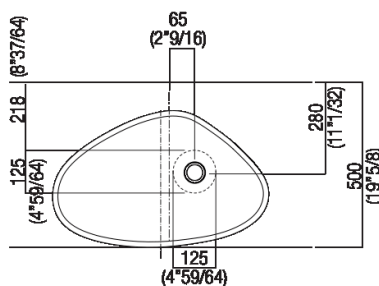

Finishes

-  White
-  White Carrara
-  Grey Carnico
-  Black Marquina
-  Green Alpi
-  Dark Emperador

Materials

-  Cristalplant® biobased
-  Marble

Height:	18 cm	7" 1/8 inches
Width:	63.3 cm	24" 59/64 inches
Weight:	12 kg	26 lbs
Depth:	39.6 cm	15" 19/32 inches
Packaging:	70 x 45 x 28 cm	27" 1/2 x 17" 3/4 x 11" inches
Total weight:	14 kg	30 lbs

Note: The washbasin is also available in stone or marble types on demand. Price to be calculated. The above measurements refer to the Cristalplant® biobased version, for the marble version the measurements are: Weight: 33 lbsPackaging: 27" 1/2 x 17" 3/4 x 11"Gross weight: 55 lbs

Main dimensions

Installation notes: on self-bearing countertop

Scarico per sifone a bottiglia
Drain for bottle trap

*h.consigliata / advised h.

Installation notes: on self-bearing countertop

Scarico per sifone ad incasso
 Drain for concealed waste trap

Holes for countertop washbasins and top mounted taps for top

PIANO cm 50 / COUNTERTOP cm 50

Posizione standard per rubinetto su piano
Standard position for top mounted tap

Posizione standard per rubinetto a parete
Standard position for wall mounted tap