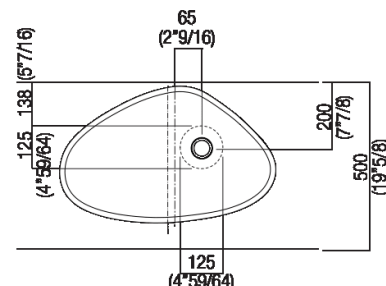

Finishes

-  White
-  White Carrara
-  Grey Carnico
-  Black Marquina
-  Green Alpi
-  Dark Emperador

Materials

-  Cristalplant® biobased
-  Marble

Height:	18 cm	7" 1/8 inches
Width:	63.3 cm	24" 59/64 inches
Weight:	12 kg	26 lbs
Depth:	39.6 cm	15" 19/32 inches
Packaging:	70 x 45 x 28 cm	27" 1/2 x 17" 3/4 x 11" inches
Total weight:	14 kg	30 lbs

Holes for countertop washbasins and top mounted taps for top

PIANO cm 50 / COUNTERTOP cm 50

Posizione standard per rubinetto su piano
Standard position for top mounted tap

Posizione standard per rubinetto a parete
Standard position for wall mounted tap

Posizione speciale per rubinetto Sen a parete e Square con bocca curva
Special position for wall mounted tap Sen and Square white curved spout

Tap position, recommended height

POSIZIONE RUBINETTERIA / TAP POSITION

Altezza consigliata / Recommended height

Installation notes: on casing H 40 cm Lato

Scarico per sifone a bottiglia o ad incasso
Drain for bottle trap or concealed waste trap

*h.consigliata / advised h.

Installation notes: on casing H 20 cm Lato