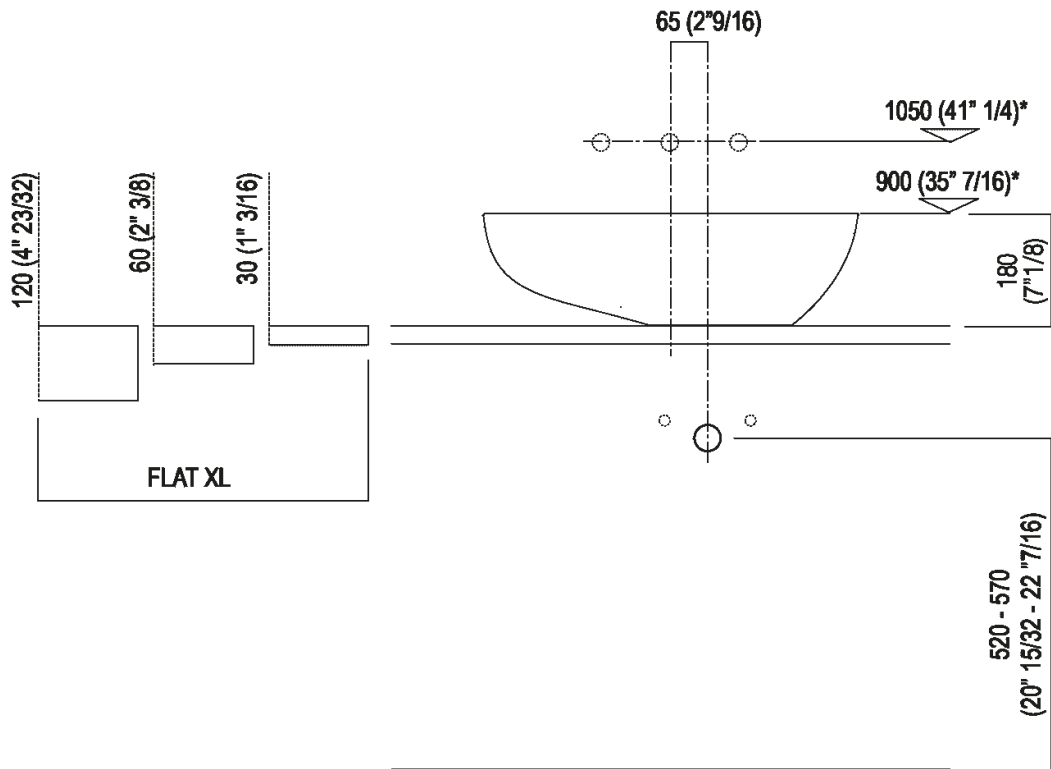

Finishes

-  White
-  White Carrara
-  Grey Carnico
-  Black Marquina
-  Green Alpi
-  Dark Emperador

Materials

-  Cristalplant® biobased
-  Marble

Height:	18 cm	7" 1/8 inches
Width:	63.3 cm	24" 59/64 inches
Weight:	12 kg	26 lbs
Depth:	39.6 cm	15" 19/32 inches
Packaging:	70 x 45 x 28 cm	27" 1/2 x 17" 3/4 x 11" inches
Total weight:	14 kg	30 lbs

Note: The washbasin is also available in stone or marble types on demand. Price to be calculated. The above measurements refer to the Cristalplant® biobased version, for the marble version the measurements are: Weight: 33 lbsPackaging: 27" 1/2 x 17" 3/4 x 11"Gross weight: 55 lbs

Main dimensions

Installation notes: on self-bearing countertop

Scarico per sifone a bottiglia
Drain for bottle trap

*h.consigliata / advised h.

Installation notes: on self-bearing countertop

Scarico per sifone ad incasso
 Drain for concealed waste trap

Holes for countertop washbasins and top mounted taps for top

PIANO cm 50 / COUNTERTOP cm 50

Posizione standard per rubinetto su piano
Standard position for top mounted tap

Posizione standard per rubinetto a parete
Standard position for wall mounted tap